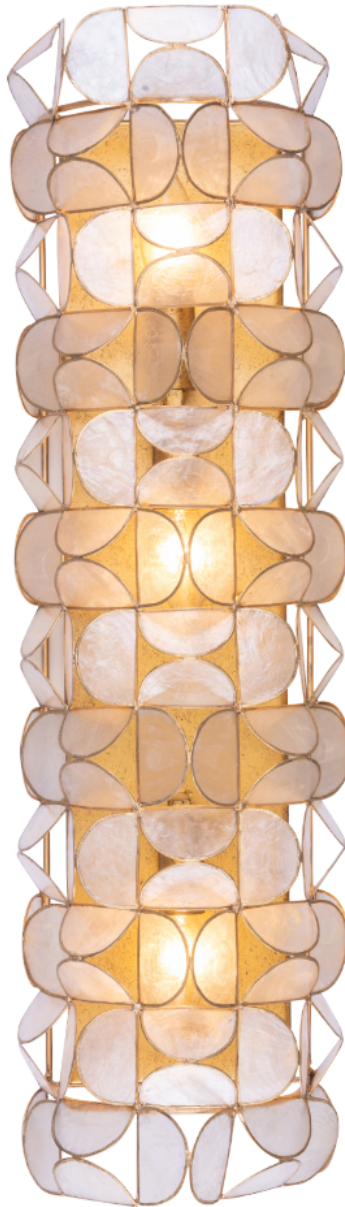

KALCO  
Handcrafted Since 1980<sup>®</sup>

---

Name

CRESCENT 3 LT ADA WALL  
SCONCE  
520521OL

---

## Specifications

Safety rating	DRY
Design style	Coastal Chic
Construction material	Steel   Capiz Shell
Dimensions in	W: 3.75 H: 28 L: E: 3.75 OAH: 7
Mounting plate dimensions in	W: 5 D: H: 19.5
Finish	Oxidized Gold Leaf
Wire length	12
Chain length in	0.000
Voltage	120
Lamping	(3) 60W Candelabra
Bulbs included	No
Rating location	UL-cUL
Bulb type	E12 Candelabra Base
Hanging weight	4 Lbs.
Lead time	2
Upc code	0720062499672
Assembly required	Partial
Dimmer type	Refer to bulb manufacturer for comp
Dimmable	Yes
Collection name	Crescent