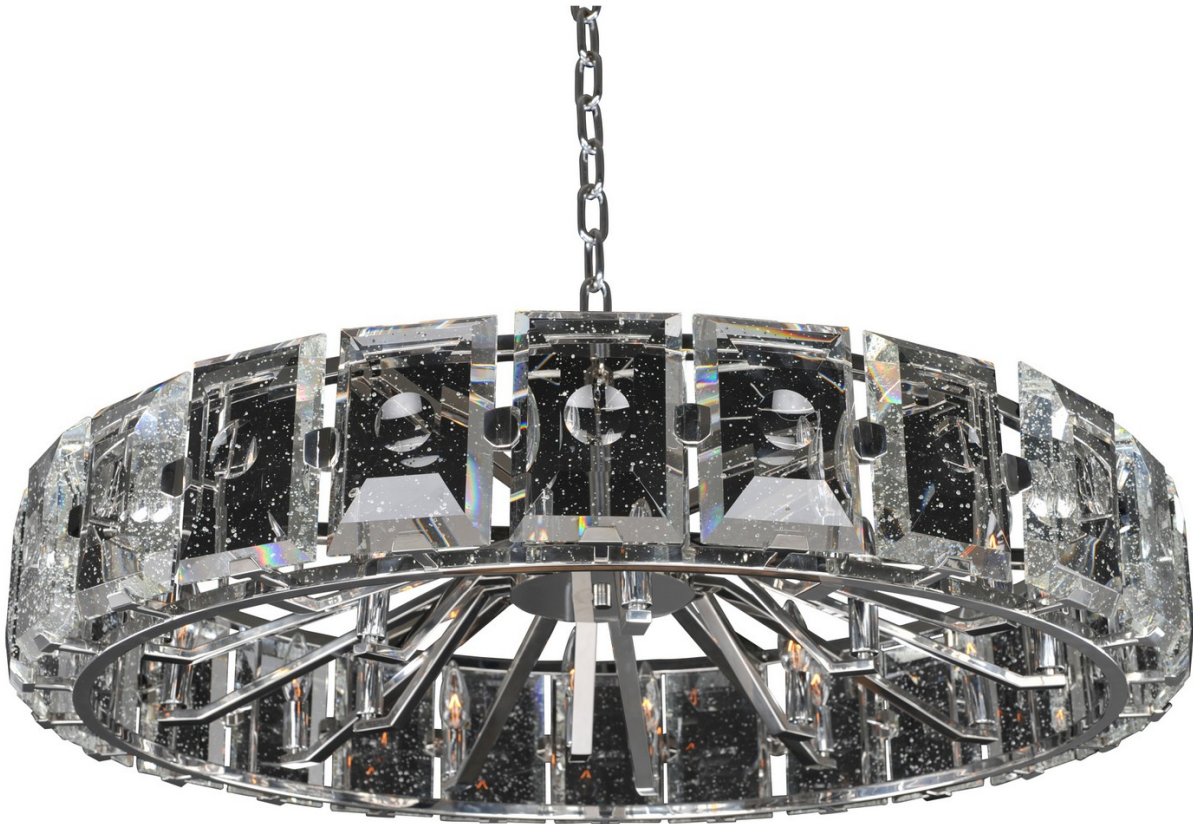

KALCO[®]
Handcrafted Since 1980[™]

Name

Giada 39 Inch Pendant
390456SL

Specifications

Safety rating	DAMP
Lamping	(8) 40W Candelabra
Construction material	Stainless Steel Crystal
Dimensions in	D: 39 H: 16 OAH: 112
Mounting plate dimensions in	W: 6 H: 1
Finish	Stainless Steel
Wire length	120
Chain length in	96.000
Voltage	120
Collection name	Giada
Rating location	UL-cUL
Bulbs included	No
Bulb type	E12 Candelabra Base
Hanging weight	81 Lbs.
Lead time	2
Upc code	0720062279786
Assembly required	Partial
Dimmer type	Refer to bulb manufacturer for comp
Dimmable	Yes
Design style	Casual Luxury