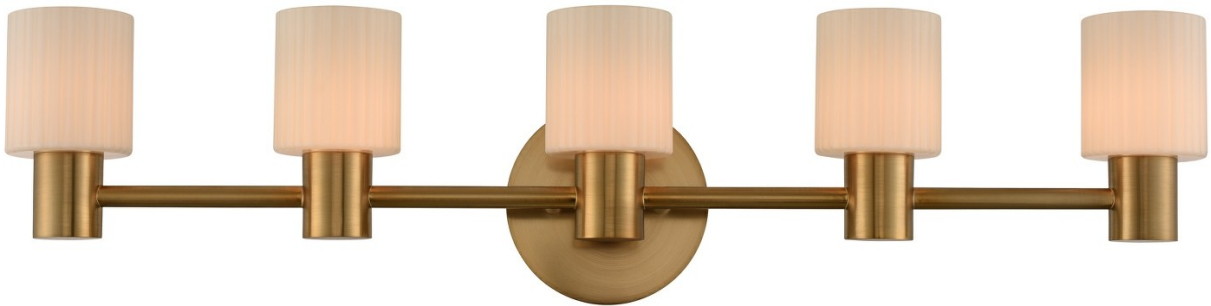

KALCO[®]
Handcrafted Since 1980[™]

Name

Harlowe 5 Light LED Bath
308435WB

Specifications

Safety rating	DRY
Watts kelvins cri lumens	3W / 3000K/90CRI/1500LM
Construction material	Steel Glass
Dimensions in	W: 34 H: 8 E: 5
Mounting plate dimensions in	W: 6 H: 1
Finish	Winter Brass
Wire length	12
Chain length in	0
Voltage	120
Lamping	(5) G9 LED
Design style	Art Deco
Rating location	UL-cUL
Bulbs included	Yes
Bulb type	G9 LED
Hanging weight	9 Lbs.
Lead time	2
Upc code	0720062359105
Assembly required	Partial
Dimmer type	Refer to bulb manufacturer for comp
Dimmable	Yes
Collection name	Harlowe